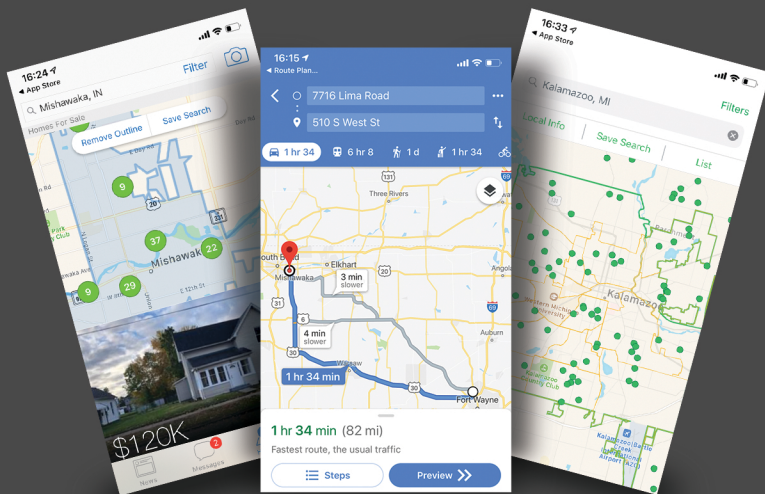

TOP FREE APPS FOR EVERY REALTOR

AARDVARKINSPECT.COM

260-471-2800 317-777-1174
574-255-8824 269-683-8822
219-872-8824 765-606-5188
419-233-4088

LANDGLIDE

Explore maps of the US with overlaid parcel boundaries and attributes of over 146 million properties in 2914 U.S. counties covering over 97% of U.S. population.

Hover over a property to instantly discover details, including owner, address, and APN. Simply tap any property's description to display even more parcel attributes, such as acreage, market value, and land use code, where available. Search Real Estate Portal USA's national parcel dataset using owner, address, or APN keywords.

Track your location in real time over property boundary lines using your device's GPS. Drop pins on the map to save your favorite locations, add notes and export for further analysis.

ROADWARRIOR ROUTE PLANNER

Create reliable multi-destination routes with RoadWarrior's route planner that accounts for real-time traffic, client availability, and your schedule.

Designed for the traveling and driving professional, RoadWarrior makes it easy for you to map out a daily route, prioritize your deliveries based on location, and schedule stops with the more efficient routes.

The RoadWarrior community includes everyone from professional couriers like FedEx, UPS, and DHL drivers to sales representatives, realtors, insurance agents, delivery drivers, and even small businesses.

WAZE NAVIGATION & LIVE TRAFFIC

TurboScan turns your iPhone into a full-featured and powerful scanner for documents, receipts, books, photos, whiteboards, and other text. Using just your iPhone or iPad, you can quickly scan your multipage documents in high quality PDFs or JPEGs, name, store and send them anywhere.

TurboScan uses advanced fast algorithms to accurately detect document edges, straighten them (correct perspective), eliminate shadows and set a perfect contrast for text - black on white. Color and photo modes are also available. TurboScan also offers SureScan, our proprietary scanning mode for sharper scans (especially useful in low-light conditions.)

TURBOSCAN DOCUMENT SCANNER

Explore maps of the US with overlaid parcel boundaries and attributes of over 146 million properties in 2914 U.S. counties covering over 97% of U.S. population.

Hover over a property to instantly discover details, including owner, address, and APN. Simply tap any property's description to display even more parcel attributes, such as acreage, market value, and land use code, where available. Search Real Estate Portal USA's national parcel dataset using owner, address, or APN keywords.

Track your location in real time over property boundary lines using your device's GPS. Drop pins on the map to save your favorite locations, add notes and export for further analysis.

SLYDIAL